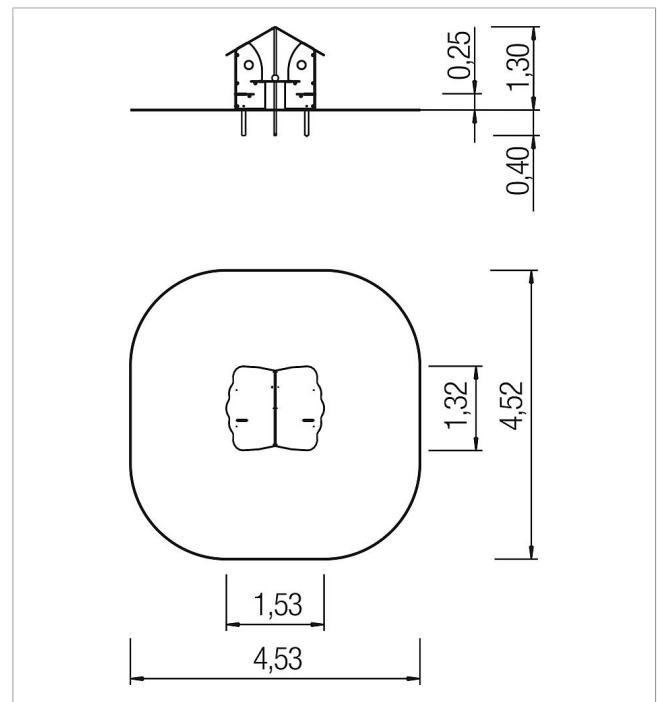

5 59 828 0110 0

minimondo play house Apricot

made in germany

Scope of delivery

1x set walls: HPL
1x table: HPL
2x bench: HPL
1x roof: HPL
1x rod: stainless steel
1x playing ball: PE
ground anchor: galvanised steel

	Material	HPL green-orange
	Foundation level	FL 1
	Minimum space	453x452x310 cm
	Free falling height	130 cm
	Impact protection net	19,0 m ²
	Foundations	1x CF or 2x PFs + 1x PFr
	Assembly	-
	Largest section	132x88x1,5 cm
	Heaviest section	15 kg